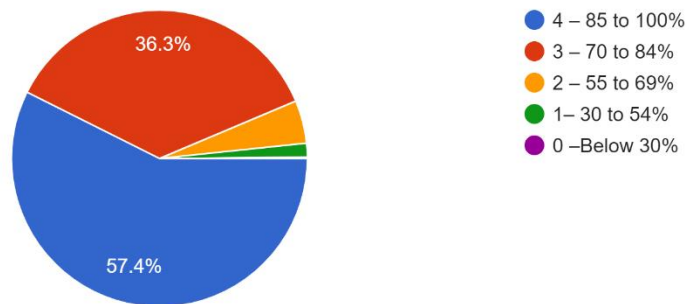

STUDENT SATISFACTION SURVEY

Key Indicator - 2.7.1

Under Criterion II of Teaching – Learning and Evaluation

ACADEMIC YEAR: 2020 – 2021

STUDENT RESPONSES REPORT

How much of the syllabus was covered in the class?

1,391 responses