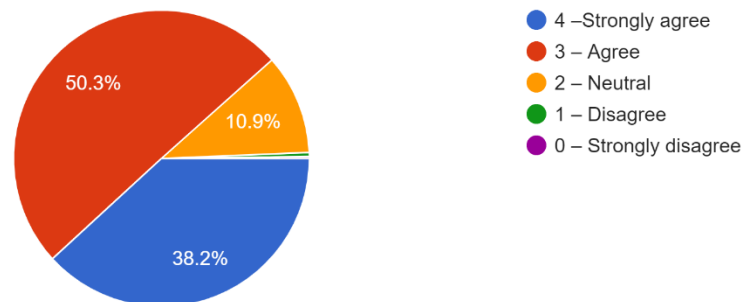

The overall quality of teaching-learning process in your institute is very good.

1,391 responses