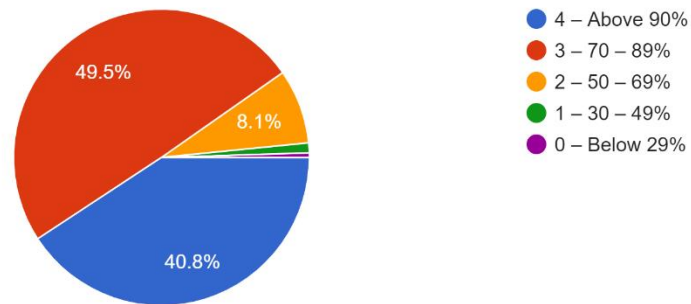

1,391 responses

What percentage of teachers use ICT tools such as LCD projector, Multimedia, etc. while teaching.

1,391 responses

The overall quality of teaching-learning process in your institute is very good.