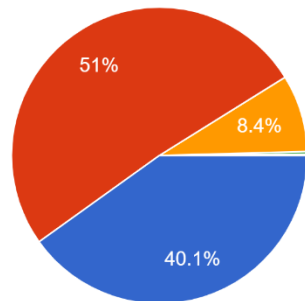

The teacher's approach to teaching can best be described as

1,391 responses

- 4 – Excellent
- 3 – Very good
- 2 – Good
- 1 – Fair
- 0 – Poor

Fairness of the internal evaluation process by the teachers

1,391 responses