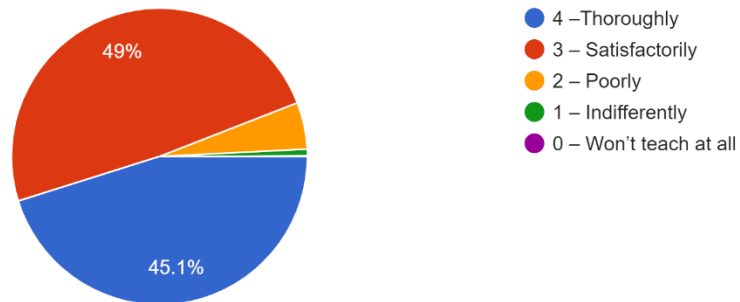

How well did the teachers prepare for the classes?

1,391 responses