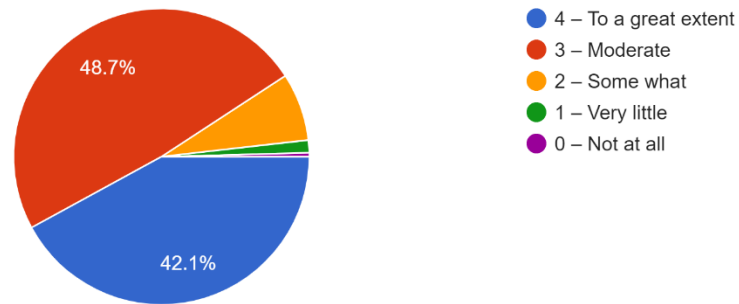

1,391 responses

What percentage of teachers use ICT tools such as LCD projector, Multimedia, etc. while teaching.

1,391 responses

The overall quality of teaching-learning process in your institute is very good.