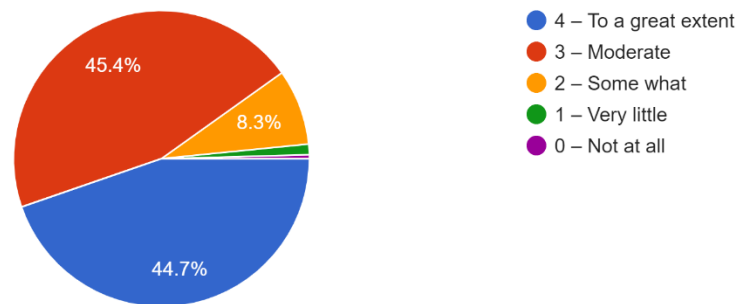

The institute/ teachers use student centric methods, such as experiential learning, participative learning and problem solving methodologies for enhancing learning experiences.

1,391 responses