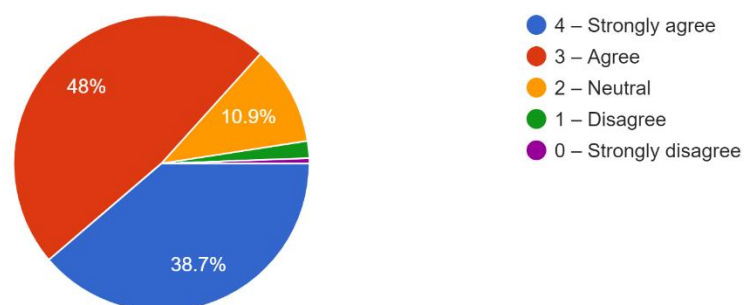

Teachers encourage you to participate in extracurricular activities.

1,391 responses