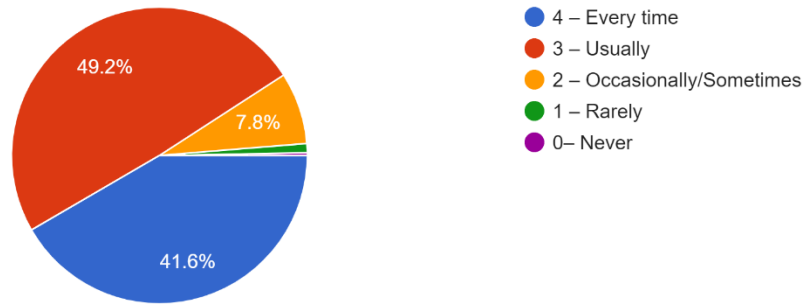

Was your performance in assignments discussed with you?

1,391 responses