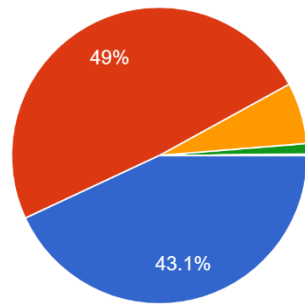

How well were the teachers able to communicate?

1,391 responses

- 4 – Always effective
- 3 – Sometimes effective
- 2 – Just satisfactorily
- 1 – Generally ineffective
- 0 – Very poor communication